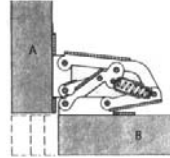

OVERHEAD CABINET DOOR HINGE 90DEG

SA2252N	Nickle plated
SA2252Z	Zinc plated