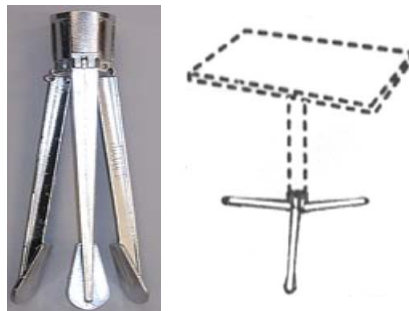

SA1338

ADJUSTABLE TABLE PEDESTAL

Swivels 360 deg. Height 550-810mm. Base diameter 220mm. Upper plate 220 x 220mm.

SA1336

TABLE SLIDE KIT - WALL MOUNTED (Above)

Set consists of: 2 brackets, 1 length alloy track- 950mm, 2 end plugs.

5061-301

BI-FOLD TABLE LEG (Right)

Bi-folds in the centre to act as a bed base.

5055-071

'V' TYPE TABLE LEG

5055-061 710mm leg

Replacement part
5055-801-01 plastic foot

TRIPOD STAND

Allows the use of a table outside. Locking clamp to avoid folding when moving.

SA487

REMOVABLE TABLE BRACKET

Made of 2mm thick stainless steel. 1x Set consists of 4 pieces

L 86mm W 52mm H 70mm

SA749

CHROME SWING AWAY TABLE LEG