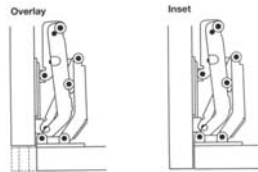

PUSH LOCK - DOUBLE SIDED

Operated from both sides. Includes lock, rosette, 2 knobs

		Door thickness
SA1387K	Brass plated	13mm
SA1388K	Brass plated	16mm
SA1389K	Brass plated	19mm

SA1390K	Nickel plated	13mm
SA1391K	Nickel plated	16mm
SA1392K	Nickel plated	19mm

HO25 CUPBOARD CATCHES

Similar to Push Locks. Self locking.

5151-210	Gold Kit
5151-211	Chrome Kit

OVERHEAD CABINET DOOR HINGE 90DEG

SA2252N	Nickle plated
SA2252Z	Zinc plated

SELF CLOSING HINGE - 170DEG

Suitable for full overlay, inset or twin doors.