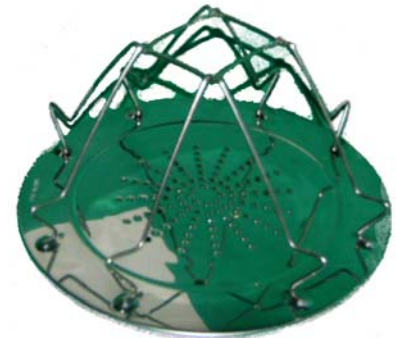

Closed Dimension:
W 455mm D 336mm H 38mm
Open Dimension:
W 455mm D 336mm H 210mm

SA1993 Folding Step

DRINK HOLDER

SA742 Black
SA742W White

STOWAGE POCKET

Made of ABS plastic. Self adhesive strip provided.

H 165mm W 260mm D 80mm
SA554 White

H 88mm W 260mm D 80mm
SA199 White
SA199G Grey

STAINLESS STEEL TOASTER

Comfortably fits onto any stove burner

SA1226S Retail Pack

AIR HORN

SA383N 250g Horn and Cartridge
SA384N 250g Replacement Cartridge

CUTLERY TRAY