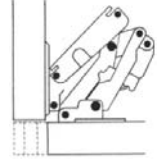

SELF CLOSING HINGE - 150DEG

Concealed catch with spring.

SA2250	Nickle plated