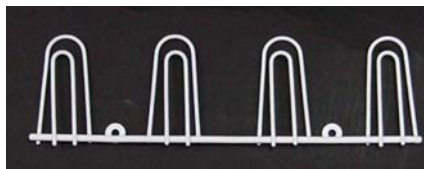

W 225mm D 357mm

SA1025

CROCKERY & PLATE HOLDER

W 545mm D 195mm H 90mm

SA1020

**CROCKERY & PLATE HOLDER
4 SETTINGS**

W 385mm D 225mm H 130mm

0007-005

**CROCKERY & PLATE HOLDER
6 SETTINGS**

W 700mm D 230mm H 140mm

0007-006

GLASS HOLDER

Attaches to wall.

W 320mm H 90mm

0007-001 4 cups

0007-002 6 cups