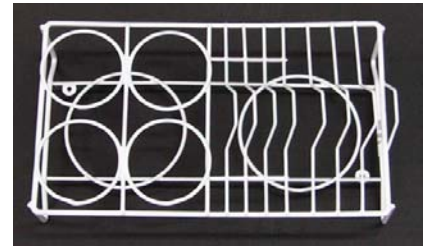

W 225mm D 357mm

SA1025

CROCKERY & PLATE HOLDER

W 545mm D 195mm H 90mm

SA1020

**CROCKERY & PLATE HOLDER
4 SETTINGS**

W 385mm D 225mm H 130mm

0007-005

**CROCKERY & PLATE HOLDER
6 SETTINGS**

W 700mm D 230mm H 140mm

0007-006

GLASS HOLDER

Attaches to wall.

W 320mm H 90mm

0007-001 4 cups

0007-002 6 cups