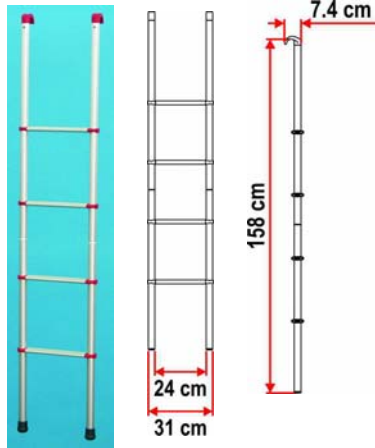

Deluxe 4R Ladder

Aluminium ladder with 4 steps for the inside of luton overcab models of motorhome or caravans with bunks. It can be disassembled in 2 pieces. Handy hooks at top of ladder to hold in position.

SA1815