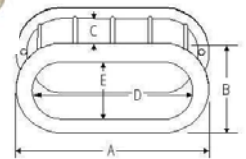

OVAL SCUPPER SYSTEM

Stainless steel 316 face plate and nylon body

Model	A mm	B mm	C mm	D mm	E mm
SA12913	180	82	163	152	50