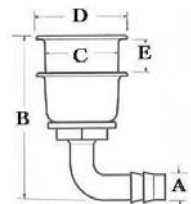

FLUSH TANK VENT

Stainless steel 316

Model	A mm	B mm	C mm	D mm	E mm
SA2755	16	70	35	44	18
SA2756	19	75	38	49	18