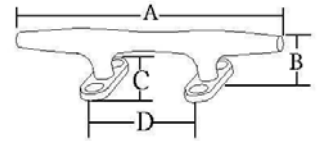

Stainless steel 316

Model	A mm	B mm	C mm	Inches
SA2762	228	45	39	9"
SA2759	305	45	39	12"
SA2758	406	45	39	16"
SA2757	457	51	39	18"
SA13017	610	51	39	24"

UNDER PLATFORM LADDER

Stainless steel 304

Model	Steps	A mm	B mm	C mm
SA2760	3	889	254	294

STUDED CLEAT

Stainless steel 316

Model	A mm	B mm	C mm	D mm
SA2771	152	19	64	38
SA2772	203	25	83	51
SA2773	254	31	105	62

POP-OUT CLEAT

Stainless steel 316

Model	A mm	B mm	C mm	D mm	E mm
SA13018	124	81	23	98	21
SA13019	165	93	23	128	35
SA13020	212	118	32	152	26

STANDARD CLEAT

Stainless steel 316

Model	A mm	B mm	C mm	D mm	Weight
SA324	152	33	46	57	213g
SA325	204	40	53	74	340g
SA326	254	47	72	97	680g
SA345	304	54	72	99	920g

HEAVY DUTY STANDARD CLEAT

Stainless steel 316