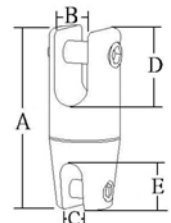

STALON THRU-HULL

Stainless steel 316 cap

Model	A mm	B mm	C mm	D mm	E mm
SA2776	19	86	33	48	28
SA2777	26	86	33	48	28
SA2778	38	103	41	60	33

THRU-HULL CONNECTOR (PLASTIC)

Model	A mm	B mm	C mm	D mm	E mm
SA874	38	103	47	75	30
SA873	32	98	41	67	30
SA272	25	94	34	61	30
SA875	19	81	27	51	25

STALON SCUPPER

Plastic and Stainless steel 316

Model	A mm	B mm	C mm	D mm	E mm
SA12914	38	133	56	82	44

Flap sold separately - SA13015

OVAL SCUPPER SYSTEM

Stainless steel 316 face plate and nylon body

Model	A mm	B mm	C mm	D mm	E mm
SA12913	180	82	163	152	50

HOODED COMPARTMENT DRAIN

Plastic and Stainless steel 316

Model	A mm	B mm	C mm	D mm	E mm
SA13016	48	40	54	25	17

ANCHOR CONNECTOR- SINGLE SWIVEL

Stainless steel 316

Model	A mm	B mm	C mm	D mm	E mm	S.W.L
SA12960	84	15	9	36	24	850Kg
SA12961	96	22	13	40	26	1350Kg