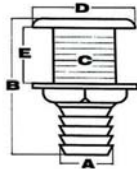

STALON THRU-HULL

Stainless steel 316 cap

Model	A mm	B mm	C mm	D mm	E mm
SA2776	19	86	33	48	28
SA2777	26	86	33	48	28
SA2778	38	103	41	60	33

THRU-HULL CONNECTOR (PLASTIC)

Model	A mm	B mm	C mm	D mm	E mm
SA874	38	103	47	75	30
SA873	32	98	41	67	30
SA272	25	94	34	61	30
SA875	19	81	27	51	25