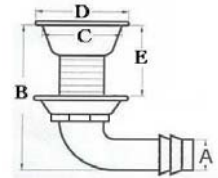

Caps Sold Separately
SA13065

FLUSH TANK VENT

Stainless steel 316

Model	A mm	B mm	C mm	D mm	E mm
SA2754	12.7	70	35	46	33