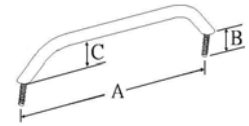

SERADA

FOLDING STEP

Stainless steel 316 Width 111mm

SA1110

OVER PLATFORM LADDER

Stainless Steel 304

Model	Steps	A mm	B mm	C mm
SA2761	2	596	254	152
SA2779	3	889	254	152
SA2780	3	889	400	135

STUDED RAIL HANDLE

Stainless steel 316

Model	A mm	B mm	C mm	Inches
SA2762	228	45	39	9"
SA2759	305	45	39	12"
SA2758	406	45	39	16"
SA2757	457	51	39	18"
SA13017	610	51	39	24"

UNDER PLATFORM LADDER

Stainless steel 304

Model	Steps	A mm	B mm	C mm
SA2760	3	889	254	294