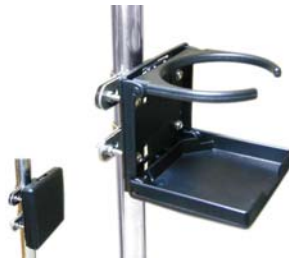

SA3706

FLUSH SKI TOW RING

Stainless steel 316
Width 92mm Height 62mm
8mm stud 53mm long

SA3707

DRINK HOLDER (PLASTIC)

SA742B Black
SA742W White

RAIL MOUNTED DRINK HOLDER

SA3705 Black

DECK PLATE (PLASTIC)

SA249
Outside Dia. 203mm Plug Dia.163mm
SA247
Outside Dia. 146mm Plug Dia. 113mm

LIFT HANDLE

Stainless steel 304
Length 76mm Width 57mm

SA1125

ROUND SLAM CATCH

Stainless steel 316
Will fit 10 to 19 mm thickness.
Dia. 60mm