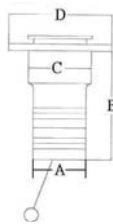

Model	A mm	B mm	C mm	D mm	Weight
SA2784	381	105	101	130	3400g
SA345H	270	65	85	100	2000g

FLUSH TANK VENT

Stainless steel 316

Model	A mm	B mm	C mm	D mm	E mm
SA2751	12.7	76	35	46	18
SA2752	16	76	35	46	18
SA2753	19	76	38	49	18

Caps Sold Separately
SA13065

FLUSH TANK VENT

Stainless steel 316

Model	A mm	B mm	C mm	D mm	E mm
SA2754	12.7	70	35	46	33

POP-UP DECK FILLERS

Stainless steel 316

Model	A mm	B mm	C mm	D mm
SA2765 Water	38	78	45	76
SA2783 Waste	38	78	45	76
SA2763 Diesel	38	78	45	76
SA2764 Fuel	38	78	45	76
SA2767 Water	50	86	54	89
SA2766 Diesel	50	86	54	89