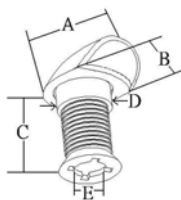

HOODED COMPARTMENT DRAIN

Plastic and Stainless steel 316

Model	A mm	B mm	C mm	D mm	E mm
SA13016	48	40	54	25	17

ANCHOR CONNECTOR- SINGLE SWIVEL

Stainless steel 316

Model	A mm	B mm	C mm	D mm	E mm	S.W.L
SA12960	84	15	9	36	24	850Kg
SA12961	96	22	13	40	26	1350Kg