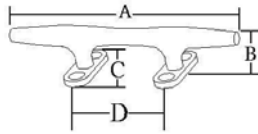

Stainless steel 316

Model	A mm	B mm	C mm	Inches
SA2762	228	45	39	9"
SA2759	305	45	39	12"
SA2758	406	45	39	16"
SA2757	457	51	39	18"
SA13017	610	51	39	24"

UNDER PLATFORM LADDER

Stainless steel 304

Model	Steps	A mm	B mm	C mm
SA2760	3	889	254	294

STUDED CLEAT

Stainless steel 316

Model	A mm	B mm	C mm	D mm
SA2771	152	19	64	38
SA2772	203	25	83	51
SA2773	254	31	105	62

POP-OUT CLEAT

Stainless steel 316

Model	A mm	B mm	C mm	D mm	E mm
SA13018	124	81	23	98	21
SA13019	165	93	23	128	35
SA13020	212	118	32	152	26

STANDARD CLEAT

Stainless steel 316

Model	A mm	B mm	C mm	D mm	Weight
SA324	152	33	46	57	213g
SA325	204	40	53	74	340g
SA326	254	47	72	97	680g
SA345	304	54	72	99	920g

HEAVY DUTY STANDARD CLEAT

Stainless steel 316