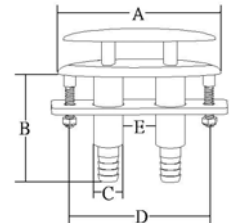

Stainless steel 316

Model	A mm	B mm	C mm	Inches
SA2762	228	45	39	9"
SA2759	305	45	39	12"
SA2758	406	45	39	16"
SA2757	457	51	39	18"
SA13017	610	51	39	24"

UNDER PLATFORM LADDER

Stainless steel 304

Model	Steps	A mm	B mm	C mm
SA2760	3	889	254	294

STUDED CLEAT

Stainless steel 316

Model	A mm	B mm	C mm	D mm
SA2771	152	19	64	38
SA2772	203	25	83	51
SA2773	254	31	105	62

POP-OUT CLEAT

Stainless steel 316

Model	A mm	B mm	C mm	D mm	E mm
SA13018	124	81	23	98	21
SA13019	165	93	23	128	35
SA13020	212	118	32	152	26