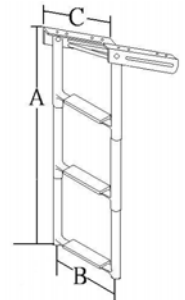

SERADA

FOLDING STEP

Stainless steel 316 Width 111mm

SA1110

OVER PLATFORM LADDER

Stainless Steel 304

Model	Steps	A mm	B mm	C mm
SA2761	2	596	254	152
SA2779	3	889	254	152
SA2780	3	889	400	135

STUDED RAIL HANDLE

Stainless steel 316

Model	A mm	B mm	C mm	Inches
SA2762	228	45	39	9"
SA2759	305	45	39	12"
SA2758	406	45	39	16"
SA2757	457	51	39	18"
SA13017	610	51	39	24"

UNDER PLATFORM LADDER

Stainless steel 304

Model	Steps	A mm	B mm	C mm
SA2760	3	889	254	294