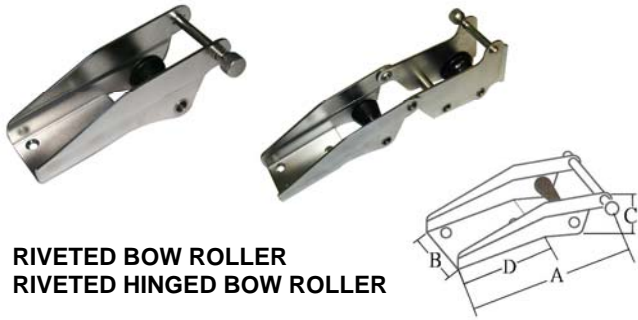

PAINTED WORDING POP-UP DECK FILLERS

SA2765P Water	38	78	45	76
SA2763P Diesel	38	78	45	76

FLUSH TANK VENT

Stainless steel 316

Model	A mm	B mm	C mm	D mm	E mm
SA2755	16	70	35	44	18
SA2756	19	75	38	49	18

SERADA

RIVETED BOW ROLLER
RIVETED HINGED BOW ROLLER

Stainless steel 304

Model	A mm	B mm	C mm	D mm
SA2768	197	51	75	103
SA2769	225	51	75	129
SA2770	247	51	75	151
SA13014 (Hinged)	327	51	109	110
SA2775 (Hinged)	360	57	109	110