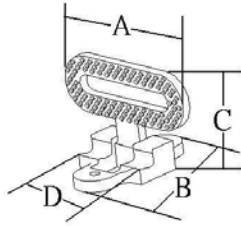

SERADA

FOLDING STEP

Stainless steel 316 Width 111mm

SA1110

OVER PLATFORM LADDER

Stainless Steel 304

Model	Steps	A mm	B mm	C mm
SA2761	2	596	254	152
SA2779	3	889	254	152
SA2780	3	889	400	135

STUDED RAIL HANDLE

Stainless steel 316

Model	A mm	B mm	C mm	Inches
SA2762	228	45	39	9"
SA2759	305	45	39	12"
SA2758	406	45	39	16"
SA2757	457	51	39	18"
SA13017	610	51	39	24"

UNDER PLATFORM LADDER

Stainless steel 304

Model	Steps	A mm	B mm	C mm
SA2760	3	889	254	294

STUDED CLEAT

Stainless steel 316

Model	A mm	B mm	C mm	D mm
SA2771	152	19	64	38
SA2772	203	25	83	51
SA2773	254	31	105	62

POP-OUT CLEAT

Stainless steel 316

Model	A mm	B mm	C mm	D mm	E mm
SA13018	124	81	23	98	21
SA13019	165	93	23	128	35
SA13020	212	118	32	152	26