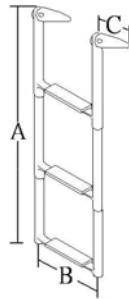

STALON THRU-HULL

Stainless steel 316 cap

Model	A mm	B mm	C mm	D mm	E mm
SA2776	19	86	33	48	28
SA2777	26	86	33	48	28
SA2778	38	103	41	60	33

THRU-HULL CONNECTOR (PLASTIC)

Model	A mm	B mm	C mm	D mm	E mm
SA874	38	103	47	75	30
SA873	32	98	41	67	30
SA272	25	94	34	61	30
SA875	19	81	27	51	25

HOODED COMPARTMENT DRAIN

Plastic and Stainless steel 316

Model	A mm	B mm	C mm	D mm	E mm
SA13016	48	40	54	25	17

ANCHOR CONNECTOR- SINGLE SWIVEL

Stainless steel 316

Model	A mm	B mm	C mm	D mm	E mm	S.W.L
SA12960	84	15	9	36	24	850Kg
SA12961	96	22	13	40	26	1350Kg

SERADA

FOLDING STEP

Stainless steel 316 Width 111mm

SA1110

OVER PLATFORM LADDER

Stainless Steel 304

Model	Steps	A mm	B mm	C mm
SA2761	2	596	254	152
SA2779	3	889	254	152
SA2780	3	889	400	135

STUDED RAIL HANDLE

Stainless steel 316

Model	A mm	B mm	C mm	Inches
SA2762	228	45	39	9"
SA2759	305	45	39	12"
SA2758	406	45	39	16"
SA2757	457	51	39	18"
SA13017	610	51	39	24"

UNDER PLATFORM LADDER

Stainless steel 304

Model	Steps	A mm	B mm	C mm
SA2760	3	889	254	294