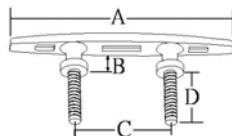

Stainless steel 316

Model	A mm	B mm	C mm	Inches
SA2762	228	45	39	9"
SA2759	305	45	39	12"
SA2758	406	45	39	16"
SA2757	457	51	39	18"
SA13017	610	51	39	24"

UNDER PLATFORM LADDER

Stainless steel 304

Model	Steps	A mm	B mm	C mm
SA2760	3	889	254	294

STUDED CLEAT

Stainless steel 316

Model	A mm	B mm	C mm	D mm
SA2771	152	19	64	38
SA2772	203	25	83	51
SA2773	254	31	105	62

POP-OUT CLEAT

Stainless steel 316

Model	A mm	B mm	C mm	D mm	E mm
SA13018	124	81	23	98	21
SA13019	165	93	23	128	35
SA13020	212	118	32	152	26