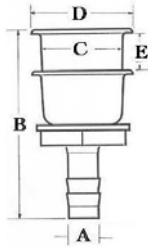

STUDED CLEAT

Stainless steel 316

Model	A mm	B mm	C mm	D mm
SA2771	152	19	64	38
SA2772	203	25	83	51
SA2773	254	31	105	62

POP-OUT CLEAT

Stainless steel 316

Model	A mm	B mm	C mm	D mm	E mm
SA13018	124	81	23	98	21
SA13019	165	93	23	128	35
SA13020	212	118	32	152	26

STANDARD CLEAT

Stainless steel 316

Model	A mm	B mm	C mm	D mm	Weight
SA324	152	33	46	57	213g
SA325	204	40	53	74	340g
SA326	254	47	72	97	680g
SA345	304	54	72	99	920g

HEAVY DUTY STANDARD CLEAT

Stainless steel 316

Model	A mm	B mm	C mm	D mm	Weight
SA2784	381	105	101	130	3400g
SA345H	270	65	85	100	2000g

FLUSH TANK VENT

Stainless steel 316

Model	A mm	B mm	C mm	D mm	E mm
SA2751	12.7	76	35	46	18
SA2752	16	76	35	46	18
SA2753	19	76	38	49	18