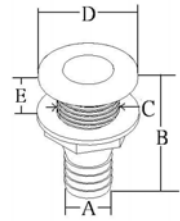

STALON THRU-HULL

Stainless steel 316 cap

Model	A mm	B mm	C mm	D mm	E mm
SA2776	19	86	33	48	28
SA2777	26	86	33	48	28
SA2778	38	103	41	60	33

THRU-HULL CONNECTOR (PLASTIC)

Model	A mm	B mm	C mm	D mm	E mm
SA874	38	103	47	75	30
SA873	32	98	41	67	30
SA272	25	94	34	61	30
SA875	19	81	27	51	25