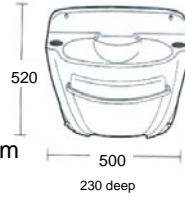

Waste hole dia. 45mm

SA157

PETTITE

HAND BASIN

Full Skirt

Waste hole dia. 45mm

SA159

QUAD CORNER

CHICO CORNER BASIN

Half Skirt

SA1051 No tap holes

SA1050 2 tap holes

CLEO TIP UP BASIN

Depth 130mm closed, 430mm open.

SA1023 H 660mm W 520mm

CLEO BATHROOM CABINET