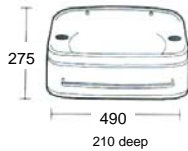

PETTITE

HAND BASIN

Full Skirt

Waste hole dia. 45mm

SA159