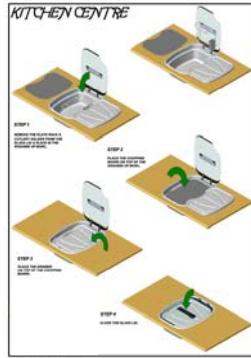

Many different taps can be used in conjunction with the basin

Suitable wastes:

SA526 Straight or **SA527** Angled 90°

SA1022 Contessa Basin

CLASSIC FOLDAWAY BASIN

Depth 155mm closed, 440mm open

SA520 H 810mm W 665mm

Matches SA1022 (Above).

SA1026 Contessa Cabinet

SERADA

NEW KITCHEN CENTRE

First time ever all in one sink!
Includes container that fits in sink when glass lid closed. Container stores cutting board, draining board and dish rack. Suit waste SA526 - SA527. See dimensions below.

SA1715 Kitchen Centre

Cutlery and Crockery not included

SINK & DRAINER WITH GLASS LID

Waste hole dia. 45mm.
W 630mm D 475mm
Suit waste SA526 - SA527

SA542SL Left Hand Drainer
SA542SR Right Hand Drainer

SEMV SINK WITH GLASS LID AND FOLDING TAPS