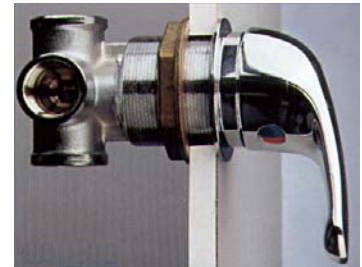

MI2000/1

SHURFLO SHOWER MIXER

SA14197 Through Wall Shower Mixer

SINGLE LEVER SHOWER MIXER

Shower fitting above sink

MI4001C Solid handle
MI4001E Open handle

COMPACT SINGLE HANDLE MIXER

MI6000 Through Wall Shower Mixer