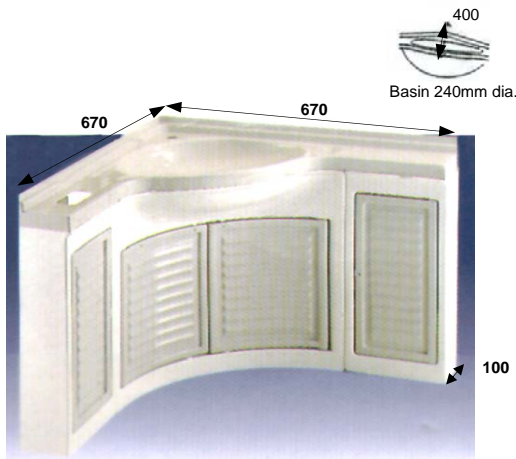

LARGE CORNER VANITY UNIT

SA610 White doors