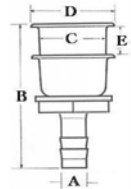

FLUSH TANK VENT

Stainless steel 316

Model	A mm	B mm	C mm	D mm	E mm
SA2751	12.7	76	35	46	18
SA2752	16	76	35	46	18
SA2753	19	76	38	49	18