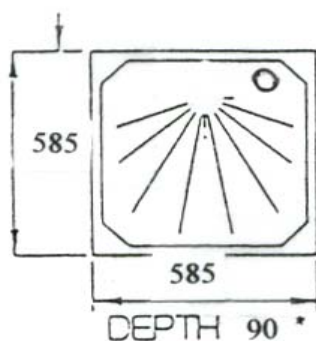

SHOWER TRAY (Indent Only)

Waste 153mm from edge

SA619 1050 x 685 x 150mm

NEW

THETFORD SHOWER/TOILET TRAY

Fits Thetford cassette toilet.

SA1085 880 x 670 x 140mm
(suits Old C2 and C4 toilets)

SA1085N 1000 x 675 x 140mm
(suits NEW C400 Series toilets)