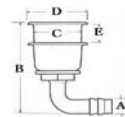

SA484

FLUSH TANK VENT

Stainless steel 316

Model	A mm	B mm	C mm	D mm	E mm
SA2751	12.7	76	35	46	18
SA2752	16	76	35	46	18
SA2753	19	76	38	49	18

ANGLED FLUSH TANK VENTS

Stainless steel 316

Model	A mm	B mm	C mm	D mm	E mm
SA2754	12.7	70	35	46	33