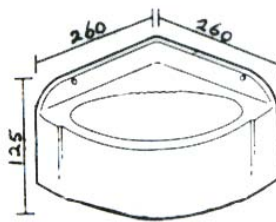

BASIN

Full skirt

SA155

CHICO CORNER BASIN

Full Skirt

Waste hole dia. 45mm

SA1215 2 tap holes

SA1216 No tap holes

CHICO CORNER BASIN

Half Skirt

SA1051 No tap holes

SA1050 2 tap holes

CLEO TIP UP BASIN

Depth 130mm closed, 430mm open.

SA1023 H 660mm W 520mm

CLEO BATHROOM CABINET