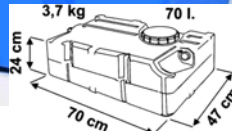

FLUSH TANK VENT

Stainless steel 316

Model	A mm	B mm	C mm	D mm	E mm
SA2751	12.7	76	35	46	18
SA2752	16	76	35	46	18
SA2753	19	76	38	49	18