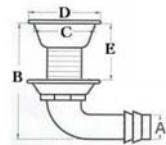

ANGLED FLUSH TANK VENTS

Stainless steel 316

Model	A mm	B mm	C mm	D mm	E mm
SA2754	12.7	70	35	46	33