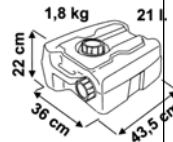

TANK 70 - 70LTR FRESH WATER

Non-toxic, install vertically or horizontally, complete with fittings. Water inlet pipe size dia. 38mm & air outlet dia. 13mm.

SA484