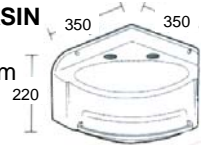

Waste hole Dia.45mm

SA158

QUAD CORNER BASIN

Half Skirt

Waste hole dia. 45mm

SA154

LITTLE GEM HAND BASIN

Half Skirt