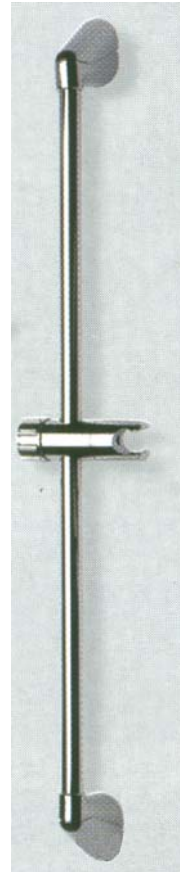

SHURflo RECESSED SHOWER

Recessed c/w hose & lid. Cut-out diameter 72-76mm. Required room for trigger below. Intermittent or continuous spray - White

SA14196

PUSH BUTTON SHOWER

Recessed c/w hose & lid. Compatible with SD0700 shower support. Cut-out diameter 60mm.

DR0813

SA14088 Replacement rubber cap

SWIVEL TUBE SPOUT

BG0100

Sliding rail with shower head & chrome hose.

SS0401 615mm

Sliding rail for elbow shower.

SS0100 650mm

SS0100L 1050mm

Sliding rail for straight shower.

SS0700 620mm

SOAP DISH - FOR SLIDING RAIL

SSPSO

REPLACEMENT HOSE

TC1538 Chrome hose 1.5 metre

TC1538W White hose 1.5 metre