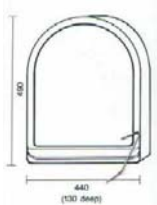

ARCHED CABINET WITH MIRROR

SA1209