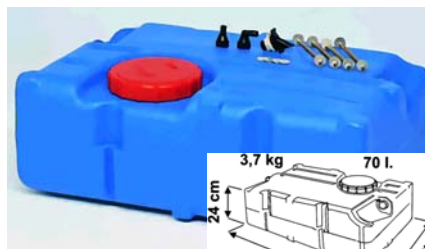

TANK 70 - 70LTR FRESH WATER

Non-toxic, install vertically or horizontally, complete with fittings. Water inlet pipe size dia. 38mm & air outlet dia. 13mm.

SA484

FLUSH TANK VENT

Stainless steel 316

Model	A mm	B mm	C mm	D mm	E mm
SA2751	12.7	76	35	46	18
SA2752	16	76	35	46	18
SA2753	19	76	38	49	18

ANGLED FLUSH TANK VENTS

Stainless steel 316

Model	A mm	B mm	C mm	D mm	E mm
SA2754	12.7	70	35	46	33

Model	A mm	B mm	C mm	D mm	E mm
SA2755	16	70	35	44	18
SA2756	19	75	38	49	18