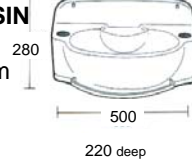

QUAD CORNER BASIN

Half Skirt

Waste hole dia. 45mm

SA154