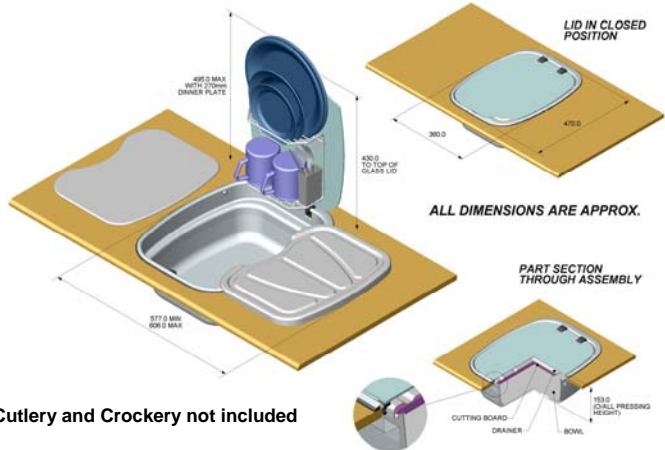

Matches SA1022 (Above).

SA1026 Contessa Cabinet

SERADA

NEW KITCHEN CENTRE

First time ever all in one sink!
Includes container that fits in sink when glass lid closed. Container stores cutting board, draining board and dish rack. Suit waste SA526 - SA527. See dimensions below.

SA1715 Kitchen Centre

Cutlery and Crockery not included

SINK & DRAINER WITH GLASS LID

Waste hole dia. 45mm.
W 630mm D 475mm
Suit waste SA526 - SA527

SA542SL Left Hand Drainer
SA542SR Right Hand Drainer

SEMV SINK WITH GLASS LID AND FOLDING TAPS