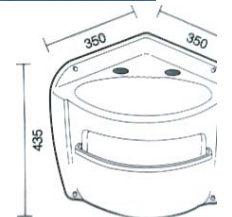

CHICO CORNER BASIN

Full Skirt

Waste hole dia. 45mm

SA1215 2 tap holes

SA1216 No tap holes