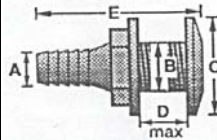

STRAIGHT PUMP HOSETAIL

SA2128 12mm x 1/2"BSP
SA3015-011 3/4" Barb x 1/2"BSP

ELBOW PUMP HOSETAIL

SA2129 12mm x 1/2"BSP

12mm SWIVEL ELBOW

SA1204E 12mm x 1/2" BSP
SA1203E 12mm x 3/8" BSP

SKIN FITTING WHITE POLYPROPYLENE