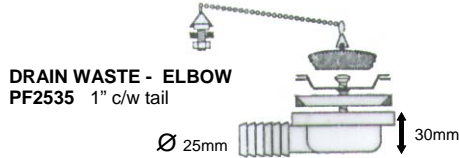

DRAIN WASTE - ELBOW
PF2535 1" c/w tail