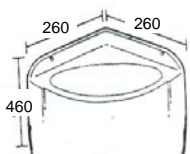

BASIN

Full skirt

SA155

CHICO CORNER BASIN

Full Skirt

Waste hole dia. 45mm

SA1215 2 tap holes

SA1216 No tap holes

CHICO CORNER BASIN

Half Skirt

SA1051 No tap holes

SA1050 2 tap holes

CLEO TIP UP BASIN

Depth 130mm closed, 430mm open.

SA1023 H 660mm W 520mm

CLEO BATHROOM CABINET