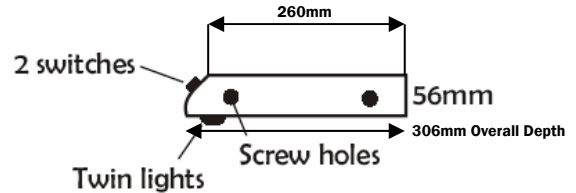

NEW

Rangehoods

NEW SWING RANGEHOOD

Discrete and elegant, this semi-recessed hood has only 5cm exposed. With a refined, aerodynamic design, it is fitted with anti-grease filters. Ducted from rear of rangehood only. 2x 10w halogen lights.

SA3754 Stainless Steel/Black

STAINLESS STEEL SLIMLINE RANGEHOOD

Stainless steel slimline rangehood with 2 halogen 10w lights and a single speed fan. Extra width to cover most stove brands. Comes with 1m length of ducting. Can be ducted out the wall or through the roof. 12v.

2031-011 Stainless Steel Slimline Rangehood.

SIGMA RANGEHOOD

High performance exhaust fan, 2 x 10 Watt halogen lights, single speed fan. Washable filter. Stainless steel front. Able to be ducted above or out the wall.

SA3750BK Stainless Steel/Black Trim