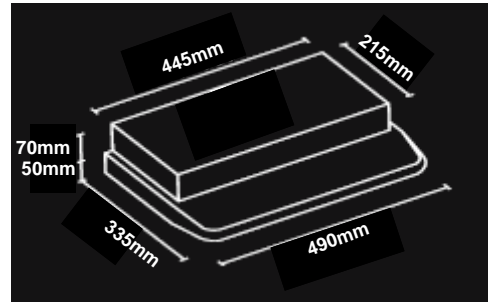

NEW

Rangehoods

NEW SWING RANGEHOOD

Discrete and elegant, this semi-recessed hood has only 5cm exposed. With a refined, aerodynamic design, it is fitted with anti-grease filters. Ducted from rear of rangehood only. 2x 10w halogen lights.

SA3754 Stainless Steel/Black

STAINLESS STEEL SLIMLINE RANGEHOOD

Stainless steel slimline rangehood with 2 halogen 10w lights and a single speed fan. Extra width to cover most stove brands. Comes with 1m length of ducting. Can be ducted out the wall or through the roof. 12v.

2031-011 Stainless Steel Slimline Rangehood.

SIGMA RANGEHOOD

High performance exhaust fan, 2 x 10 Watt halogen lights, single speed fan. Washable filter. Stainless steel front. Able to be ducted above or out the wall.