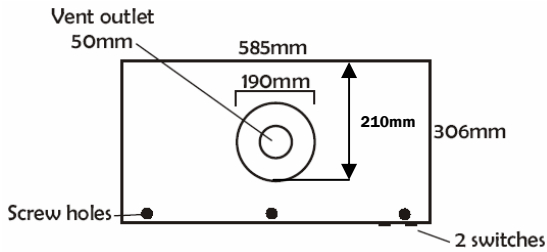

NEW

Rangehoods

NEW SWING RANGEHOOD

Discrete and elegant, this semi-recessed hood has only 5cm exposed. With a refined, aerodynamic design, it is fitted with anti-grease filters. Ducted from rear of rangehood only. 2x 10w halogen lights.

SA3754 Stainless Steel/Black

STAINLESS STEEL SLIMLINE RANGEHOOD

Stainless steel slimline rangehood with 2 halogen 10w lights and a single speed fan. Extra width to cover most stove brands. Comes with 1m length of ducting. Can be ducted out the wall or through the roof. 12v.

2031-011 Stainless Steel Slimline Rangehood.

SIGMA RANGEHOOD

High performance exhaust fan, 2 x 10 Watt halogen lights, single speed fan. Washable filter. Stainless steel front. Able to be ducted above or out the wall.

SA3750BK Stainless Steel/Black Trim