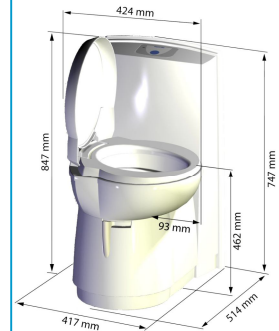

THETFORD

C-250 TOILETS

by

SERADA

Product Overview:

The Thetford C-250 SWIVEL Cassette Toilets are the ultimate in sanitary solution for your Motorhome, Caravan or RV. The C-250, with its contemporary design has several exciting new and improved features. The C-250 is available in a standard version or with a full ceramic bowl. The toilet has an integrated seal making installation up against the wall easier.

C-250 Features:

- Contemporary, homelike design
- 180 degrees rotating toilet bowl
- High-quality, sturdy seat and cover
- Maximum seating comfort: width and depth of bowl adapted based on consumer research

WASTE TANK

DIMENSIONS

Waste Holding Tank

With integrated wheels, pull out handle and level indicator. Capacity: 18litres

C-250 Standard

Made from high quality synthetic materials.

Part Number: SA839 C-250 Standard Swivel Toilet

Cassette Access Door Included

C-250 Ceramic

Beautiful glazed ceramic bowl. Both the inside and the outside of the toilet bowl are made completely from ceramic.

Part Number: SA840 C-250 Ceramic Swivel Toilet