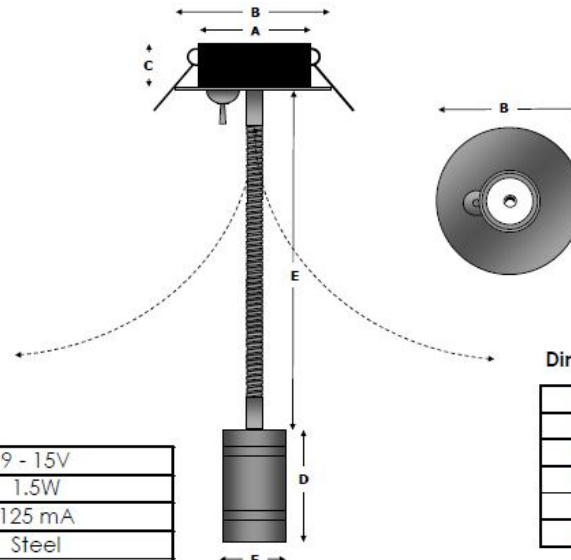

NEW L.E.D RANGE

HIGH PERFORMANCE FULLY ADJUSTABLE LED SPOTLIGHT

Part Number: SA3301LED-SP

Operating Voltage:	9 - 15V
Lamp Wattage:	1.5W
Nominal Consumption:	125 mA

Dimensions

A	52 mm cut-out	E	45 mm
B	70 mm dia	F	30 mm dia
C	20 mm	G	45 mm
D	80 mm	H	50 mm

HIGH PERFORMANCE FLEXIBLE 'GOOSENECK' LED LIGHT

Part Number: SA3301LED-FX

Operating Voltage:	9 - 15V
Lamp Wattage:	1.5W
Nominal Consumption:	125 mA
Material:	Steel

Dimensions

A	52 mm cut-out
B	70 mm dia
C	20 mm
D	50 mm
E	150 mm
F	30 mm dia

HIGH PERFORMANCE FUNCTIONAL LED DOWN LIGHT

Part Number: SA3301LED-21

Operating Voltage:	9 - 15V
Lamp Wattage:	2.0W

Dimensions:

A	42 mm dia
B	65 mm dia
C	50 mm dia
D	25 mm

SERADA

44 Montgomerie Road, Mangere, Auckland
 Ph: 09 257 2419 Fax: 09 255 1910
 Email: serada@serada.co.nz