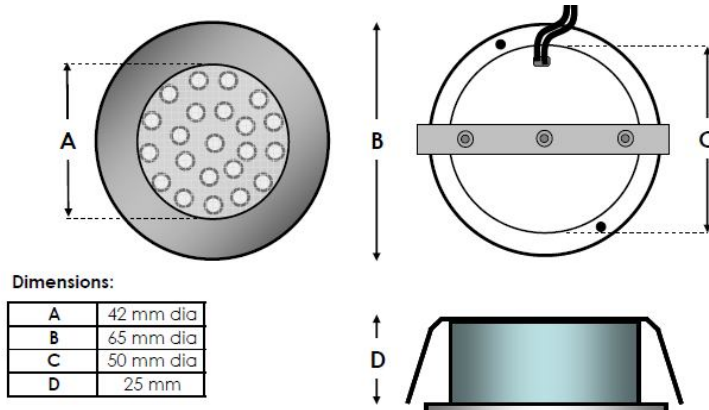

NEW L.E.D RANGE

HIGH PERFORMANCE FULLY ADJUSTABLE LED SPOTLIGHT

Part Number: SA3301LED-SP

Operating Voltage:	9 - 15V
Lamp Wattage:	1.5W
Nominal Consumption:	125 mA

Dimensions

A	52 mm cut-out	E	45 mm
B	70 mm dia	F	30 mm dia
C	20 mm	G	45 mm
D	80 mm	H	50 mm

HIGH PERFORMANCE FLEXIBLE 'GOOSENECK' LED LIGHT

Part Number: SA3301LED-FX

Operating Voltage:	9 - 15V
Lamp Wattage:	1.5W
Nominal Consumption:	125 mA
Material:	Steel

Dimensions

A	52 mm cut-out
B	70 mm dia
C	20 mm
D	50 mm
E	150 mm
F	30 mm dia

HIGH PERFORMANCE FUNCTIONAL LED DOWN LIGHT

Part Number: SA3301LED-21

Operating Voltage:	9 - 15V
Lamp Wattage:	2.0W

Dimensions:

A	42 mm dia
B	65 mm dia
C	50 mm dia
D	25 mm

SERADA

44 Montgomerie Road, Mangere, Auckland
 Ph: 09 257 2419 Fax: 09 255 1910
 Email: serada@serada.co.nz