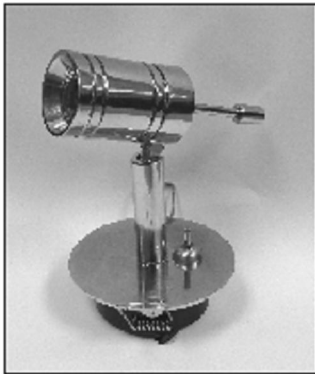

NEW L.E.D RANGE

HIGH PERFORMANCE FULLY ADJUSTABLE LED SPOTLIGHT

Part Number: SA3301LED-SP

Operating Voltage:	9 - 15V
Lamp Wattage:	1.5W
Nominal Consumption:	125 mA

Dimensions

A	52 mm cut-out	E	45 mm
B	70 mm dia	F	30 mm dia
C	20 mm	G	45 mm
D	80 mm	H	50 mm

HIGH PERFORMANCE FLEXIBLE 'GOOSENECK' LED LIGHT

Part Number: SA3301LED-FX

Operating Voltage:	9 - 15V
Lamp Wattage:	1.5W
Nominal Consumption:	125 mA
Material:	Steel

Dimensions

A	52 mm cut-out
B	70 mm dia
C	20 mm
D	50 mm
E	150 mm
F	30 mm dia

HIGH PERFORMANCE FUNCTIONAL LED DOWN LIGHT

Part Number: SA3301LED-21

Operating Voltage:	9 - 15V
Lamp Wattage:	2.0W

Dimensions:

A	42 mm dia
B	65 mm dia
C	50 mm dia
D	25 mm

SERADA

44 Montgomerie Road, Mangere, Auckland
 Ph: 09 257 2419 Fax: 09 255 1910
 Email: serada@serada.co.nz