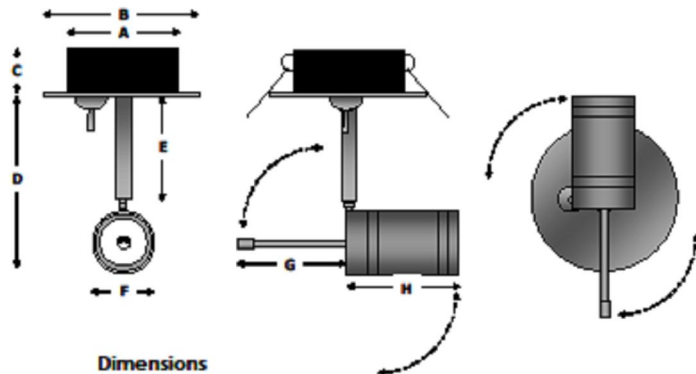

NEW L.E.D RANGE

HIGH PERFORMANCE FULLY ADJUSTABLE LED SPOTLIGHT

Part Number: SA3301LED-SP

Operating Voltage:	9 - 15V
Lamp Wattage:	1.5W
Nominal Consumption:	125 mA

Dimensions

A	52 mm cut-out	E	45 mm
B	70 mm dia	F	30 mm dia
C	20 mm	G	45 mm
D	80 mm	H	50 mm

HIGH PERFORMANCE FLEXIBLE 'GOOSENECK' LED LIGHT

Part Number: SA3301LED-FX

Operating Voltage:	9 - 15V
Lamp Wattage:	1.5W
Nominal Consumption:	125 mA
Material:	Steel

Dimensions

A	52 mm cut-out
B	70 mm dia
C	20 mm
D	50 mm
E	150 mm
F	30 mm dia

HIGH PERFORMANCE FUNCTIONAL LED DOWN LIGHT

Part Number: SA3301LED-21

Operating Voltage:	9 - 15V
Lamp Wattage:	2.0W

Dimensions:

A	42 mm dia
B	65 mm dia
C	50 mm dia
D	25 mm

SERADA

44 Montgomerie Road, Mangere, Auckland
 Ph: 09 257 2419 Fax: 09 255 1910
 Email: serada@serada.co.nz