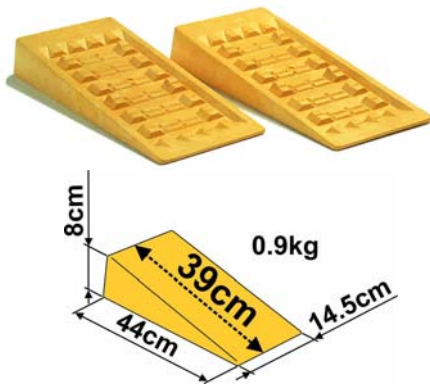

LEVEL SYSTEM ®

Keep your motorhome perfectly leveled for improved operation of the equipment when parked on uneven ground. With a rigid surface to grip the vehicles tires. Lightweight, compact and made in rust-proof material, easy to clean and UV-resistant. Will not crack or break like wood. Non-skid finish and practical self-locking overlap system that can raise the height (if required). See Below.

Sold in Pairs.
5 Year Manufactures Warranty.

STANDARD LEVEL

5 Tons Max

SA1190 Standard (Pair)

MAGNUM LEVEL

8 Tons Max

SA1191 Magnum (Pair)

JUMBO LEVEL

14 Tons Max

SA1192 Jumbo (Pair)

Level System Wheel Chocks

Suitable for Standard and Magnum levels only. Locks into suitable point on Level Systems.

SA1422 Wheel Chocks

PLATES

Kit of 4 reinforced anti-sinking plates, Colour yellow. Diameter 200mm.