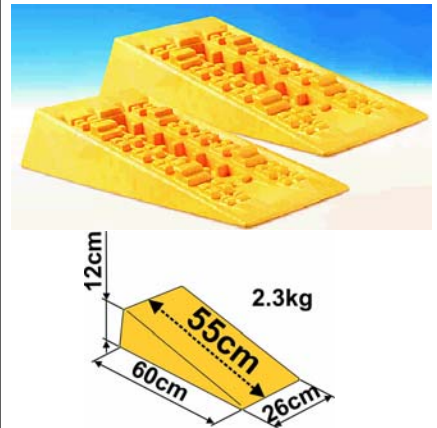

Sold in Pairs.
5 Year Manufactures Warranty.

STANDARD LEVEL

5 Tons Max

SA1190 Standard (Pair)

MAGNUM LEVEL

8 Tons Max

SA1191 Magnum (Pair)

JUMBO LEVEL

14 Tons Max

SA1192 Jumbo (Pair)

Level System Wheel Chocks

Suitable for Standard and Magnum levels only. Locks into suitable point on Level Systems.

SA1422 Wheel Chocks

PLATES

Kit of 4 reinforced anti-sinking plates, Colour yellow. Diameter 200mm.