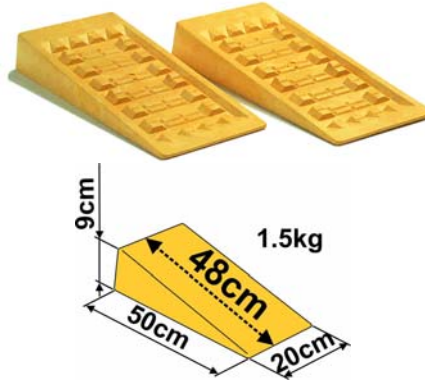

LEVEL SYSTEM ®

Keep your motorhome perfectly leveled for improved operation of the equipment when parked on uneven ground. With a rigid surface to grip the vehicles tires. Lightweight, compact and made in rust-proof material, easy to clean and UV-resistant. Will not crack or break like wood. Non-skid finish and practical self-locking overlap system that can raise the height (if required). See Below.

Sold in Pairs.
5 Year Manufactures Warranty.

STANDARD LEVEL

5 Tons Max

SA1190 Standard (Pair)

MAGNUM LEVEL

8 Tons Max

SA1191 Magnum (Pair)

JUMBO LEVEL

14 Tons Max

SA1192 Jumbo (Pair)

Level System Wheel Chocks

Suitable for Standard and Magnum levels only. Locks into suitable point on Level Systems.

SA1422 Wheel Chocks

PLATES

Kit of 4 reinforced anti-sinking plates, Colour yellow. Diameter 200mm.

SA995 Indent only

OMNI STOP

An innovative yet simple accessory, ideal for keeping plates and items in place as you travel. 250mm High - 200mm Handle Use Vertically or Horizontally.

SA1687 Omni Stop