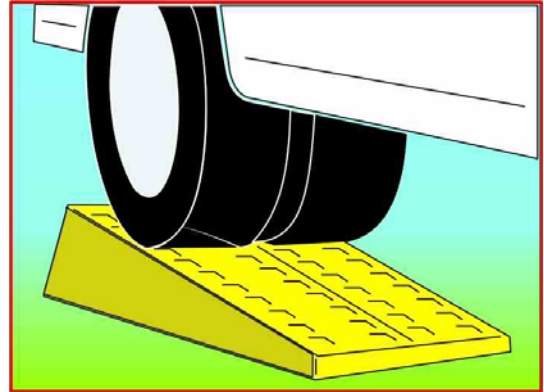

LEVEL SYSTEM ®

Keep your motorhome perfectly leveled for improved operation of the equipment when parked on uneven ground. With a rigid surface to grip the vehicles tires. Lightweight, compact and made in rust-proof material, easy to clean and UV-resistant. Will not crack or break like wood. Non-skid finish and practical self-locking overlap system that can raise the height (if required). See Below.

Sold in Pairs.
5 Year Manufactures Warranty.

STANDARD LEVEL

5 Tons Max

SA1190 Standard (Pair)

MAGNUM LEVEL

8 Tons Max

SA1191 Magnum (Pair)

JUMBO LEVEL

14 Tons Max

SA1192 Jumbo (Pair)

Level System Wheel Chocks

Suitable for Standard and Magnum levels only. Locks into suitable point on Level Systems.

SA1422 Wheel Chocks

PLATES

Kit of 4 reinforced anti-sinking plates, Colour yellow. Diameter 200mm.