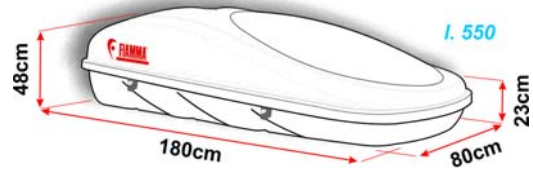

ULTRA-BOX SPORT PRO

New improved design. A roomy option. Elegant aerodynamic design with less wind-resistance when installed on roofs of motorhomes etc. Practical side opening with double safety lock. Complete with installation brackets. Indent Only.

Volume 550L. Weight 17Kg.

SA1087