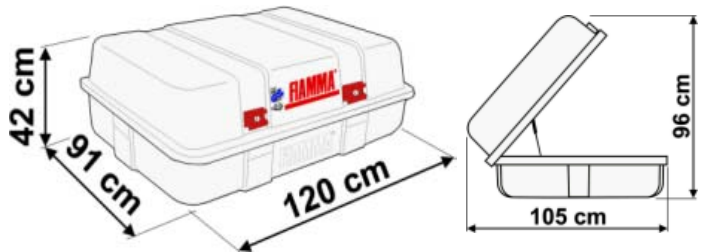

SERADA

ULTRA-BOX 320

Volume 320L. Weight 12Kg - 1000mm Wide. Mounting Kit Sold Separately.

FD320

ULTRA-BOX 500

Volume 500L. Weight 17Kg
Mounting Kit Sold Separately.
Width 1470mm Depth 530mm Height 700mm

FD500

WALL KIT FOR BOOT BOX

When ordering a boot box you require a wall kit
Kit for wall-mounting Box 180, 320, 360 and 500. All boxes are standard supplied with installation kit onto bike rack only.

FD342

ULTRA-BOX SPORT PRO

Volume 550L. Weight 17Kg.

SA1087

ULTRA-BOX 2

With watertight foam seal. Made of superior quality ABS-PLUS for more resistance to impacts and weather conditions. UV protection to prevent deterioration of quality as they age. Complete with installation brackets and rust-proof stainless steel hinges. Volume 400L. Weight 13Kg.