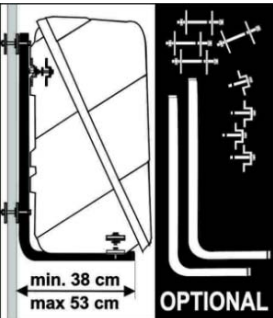

SERADA

ULTRA-BOX 320

Volume 320L. Weight 12Kg - 1000mm Wide. Mounting Kit Sold Separately.

FD320

ULTRA-BOX 500

Volume 500L. Weight 17Kg
Mounting Kit Sold Separately.
Width 1470mm Depth 530mm Height 700mm

FD500

WALL KIT FOR BOOT BOX

When ordering a boot box you require a wall kit
Kit for wall-mounting Box 180, 320, 360 and 500. All boxes are standard supplied with installation kit onto bike rack only.

FD342

ULTRA-BOX SPORT PRO

Volume 550L. Weight 17Kg.

SA1087

ULTRA-BOX 2

With watertight foam seal. Made of superior quality ABS-PLUS for more resistance to impacts and weather conditions. UV protection to prevent deterioration of quality as they age. Complete with installation brackets and rust-proof stainless steel hinges. Volume 400L. Weight 13Kg.