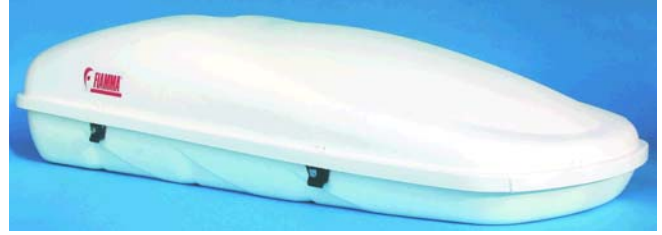

ULTRA-BOX SPORT PRO

New improved design. A roomy option. Elegant aerodynamic design with less wind-resistance when installed on roofs of motorhomes etc. Practical side opening with double safety lock. Complete with installation brackets. Indent Only.

Volume 550L. Weight 17Kg.

SA1087