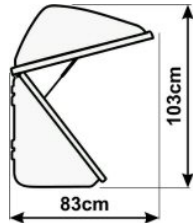

SERADA

ULTRA-BOX 320

Volume 320L. Weight 12Kg - 1000mm Wide. Mounting Kit Sold Separately.

FD320

ULTRA-BOX 500

Volume 500L. Weight 17Kg
Mounting Kit Sold Separately.
Width 1470mm Depth 530mm Height 700mm

FD500

Volume 550L. Weight 17Kg.

SA1087

ULTRA-BOX 2

With watertight foam seal. Made of superior quality ABS-PLUS for more resistance to impacts and weather conditions. UV protection to prevent deterioration of quality as they age. Complete with installation brackets and rust-proof stainless steel hinges. Volume 400L. Weight 13Kg.