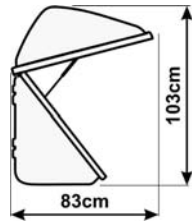

SERADA

ULTRA-BOX 320

Volume 320L. Weight 12Kg - 1000mm Wide. Mounting Kit Sold Separately.

FD320

ULTRA-BOX 500

Volume 500L. Weight 17Kg
Mounting Kit Sold Separately.
Width 1470mm Depth 530mm Height 700mm

FD500

Volume 550L. Weight 17Kg.

SA1087

ULTRA-BOX 2

With watertight foam seal. Made of superior quality ABS-PLUS for more resistance to impacts and weather conditions. UV protection to prevent deterioration of quality as they age. Complete with installation brackets and rust-proof stainless steel hinges. Volume 400L. Weight 13Kg.