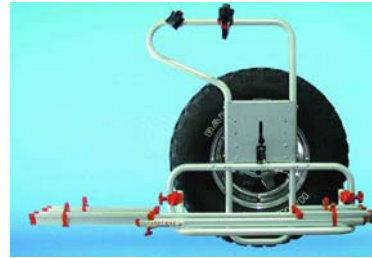

## FIAMMA® CARRY-BIKE®

Above: Installation Bracket

### CARRY-BIKE UL

This bike carrier is the classic, universal, solid bike carrier. Only the original version that has the quick safety straps and sturdy double-reinforced bike carrier Rail Quick.

- Includes: 2x Bike Rails - Rail Quick
- 1x Bike Block Pro 3
- 1x Rack Holder
- 1x Installation Kit

### CARRY-BIKE 4x4

Specially designed for 4-Wheel Drive vehicles. It is installed onto the rear spare tyre and carries 2 bikes. The structure can be assembled on either the R/H or L/H side where the spare tyre is located. The support rail folds up when not in use.