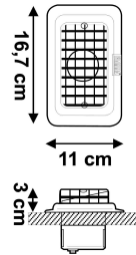

### COMET - SURFACE MOUNT

10W. Height 33mm Dia. 100mm

- 3023-492 White

### LUMO AWNING LIGHT

W 255mm x H 90mm x D 55mm  
10W Halogen

Surface mounted and fully waterproofed. Waterproof to IP65. 12v.

**3023-010** White

### EXTERIOR WET LOCATION LIGHT

Clear lens

Length 147mm Width 79mm Depth 38mm

**SA4100**

### EXTERIOR AWNING LIGHT

Clear lens

W 150mm D 50mm H 90mm

**3023-605** Switched  
**3023-603** Non Switched