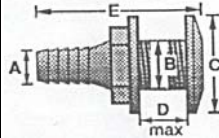

BOILER CONNECTOR CHROMED BRASS
SA1213B 12mm x 3/8" BSP
SA1214B 12mm x 1/2" BSP

BRASS REDUCING BUSH
3/4" - 1/2" BSP
SA2221

MALE HOSETAIL - NYLON
PM1410 10mm x 1/4" BSP
PM3812 12mm x 3/8" BSP
PM3816 16mm x 3/8" BSP
PM1213 13mm x 1/2" BSP
SA2217 3/4" x 3/4" BSP
SA2218 1" x 1" BSP
SA2219 1 1/4" x 1 1/4" BSP
SA2220 1 1/2" x 1 1/2" BSP

REDUCING NIPPLE - NYLON

NIP3812 3/8" x 1/2"BSP
NIP1234 1/2" x 3/4"BSP

ELBOW - POLYPROPYLENE

GOF38 3/8" x 3/8"BSP
GOF12 1/2" x 1/2"BSP

SOCKETS - POLYPROPYLENE

MAF38 3/8" x 3/8"BSP
MAF12 1/2" x 1/2"BSP
MAF34 3/4" x 3/4"BSP

STRAIGHT PUMP HOSETAIL

SA2128 12mm x 1/2"BSP
SA3015-011 3/4" Barb x 1/2"BSP

ELBOW PUMP HOSETAIL

SA2129 12mm x 1/2"BSP

12mm SWIVEL ELBOW

SA1204E 12mm x 1/2" BSP
SA1203E 12mm x 3/8" BSP

SKIN FITTING WHITE POLYPROPYLENE

	A	B	C	D	E
SA875	18	26	50	23	78
SA873	30	40	67	27	96
SA874	36	45	75	29	98

FLEXI HOSE

SA4060 15mm x 1/2"BSP x 300mm
SA4072 15mm x 15mm female x 500mm

AQUAFLEX S/STEEL FLEXIBLE HOSE

Temperature 0-120 Degrees Celcius