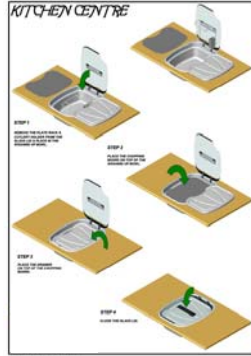

## NEW KITCHEN CENTRE

First time ever all in one sink!  
Includes container that fits in sink when glass lid closed. Container stores cutting board, draining board and dish rack. Suit waste SA526 - SA527. See dimensions below.

**SA1715** Kitchen Centre

Cutlery and Crockery not included

**SPINFLO**

## SINK & DRAINER WITH GLASS LID

Waste hole dia. 45mm.  
W 630mm D 475mm  
Suit waste SA526 - SA527

**SA542SL** Left Hand Drainer  
**SA542SR** Right Hand Drainer

## SEM V SINK WITH GLASS LID AND FOLDING TAPS

W 420 D 440 H 150  
Waste and fixing kit included

**3555-059**