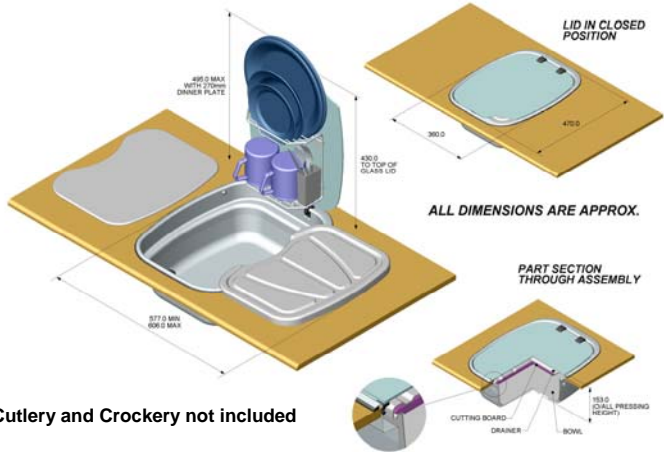

## NEW KITCHEN CENTRE

First time ever all in one sink!  
Includes container that fits in sink when glass lid closed. Container stores cutting board, draining board and dish rack. Suit waste SA526 - SA527. See dimensions below.

**SA1715** Kitchen Centre

Cutlery and Crockery not included

**SPINFLO**

## SINK & DRAINER WITH GLASS LID

Waste hole dia. 45mm.  
W 630mm D 475mm  
Suit waste SA526 - SA527

**SA542SL** Left Hand Drainer  
**SA542SR** Right Hand Drainer

## SEM V SINK WITH GLASS LID AND FOLDING TAPS

W 420 D 440 H 150  
Waste and fixing kit included

**3555-059**