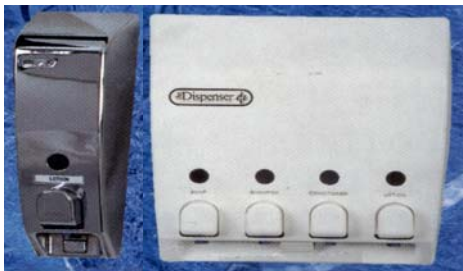

CLASSIC SERIES

PART NUMBER	DESCRIPTION	DIMENSIONS
SA7116	Chrome Single	H250xW80xD80
SA7120	White Quad	H250xW250xD80